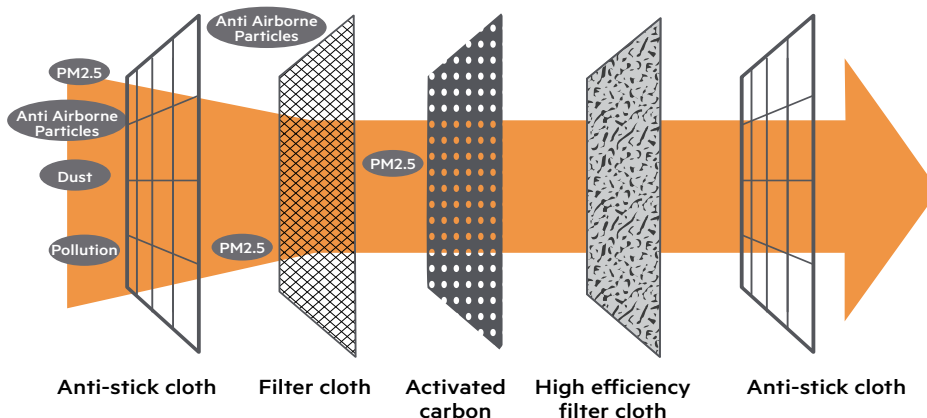

STORMTECH®

ACTIVATED CARBON FILTERS PM-25

PM2.5 activated carbon filters offer protection that's practical - these disposable filters are flat, so they take up less space than standard respirators. Engineered for maximum filtration efficiency, they can be used continuously for 16-24 hours or around one week of occasional use.

PROTECTIVE FACE COVER ACCESSORIES

5 LAYER CONSTRUCTION

5" (W) X 3.25" (H)
12.5cm (W) X 8.5cm (H)

STORMTECH

PM2.5 ACTIVATED CARBON FILTER FILTRE À CHARBON ACTIF

5 LAYERS OF FILTRATION PROTECTION

PM2.5 activated carbon filters offer protection that's practical - these disposable filters are flat, so they take up less space than standard respirators. Engineered for maximum filtration efficiency, they can be used continuously for 16-24 hours or around one week of occasional use.

10 FILTERS / 10 FILTRES

Civilian use only. Medical use prohibited. This product is sealed and cannot be washed before or after use.

10-PIECE PACK IN POLY BAG

5 LAYERS OF FILTRATION PROTECTION

COST (MSRP)

Colors: \$9.00 [A] /Unit