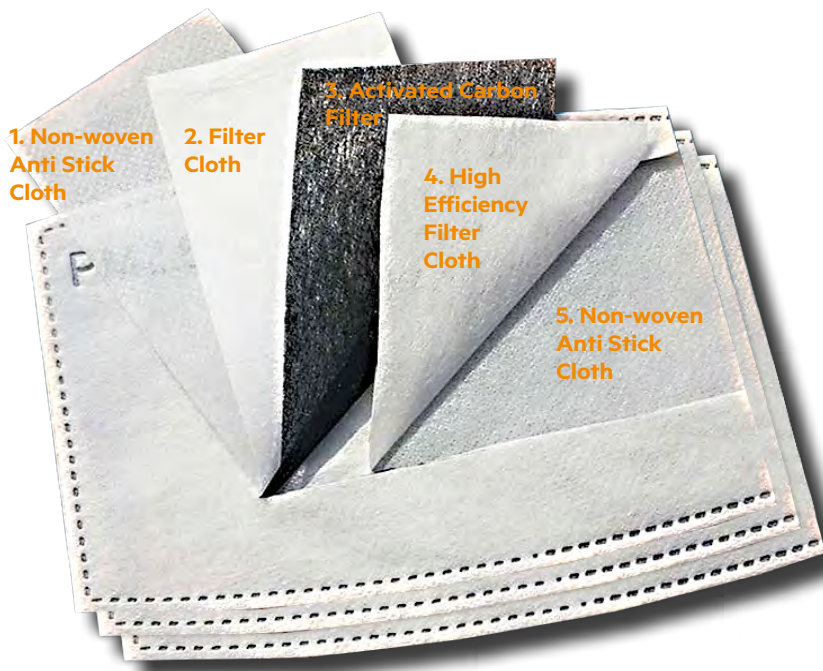

STORMTECH®

ACTIVATED CARBON FILTERS PM-25

PM2.5 activated carbon filters offer protection that's practical - these disposable filters are flat, so they take up less space than standard respirators. Engineered for maximum filtration efficiency, they can be used continuously for 16-24 hours or around one week of occasional use.

PROTECTIVE FACE COVER ACCESSORIES

5 LAYER CONSTRUCTION

5" (W) X 3.25" (H)
12.5cm (W) X 8.5cm (H)

STORMTECH

PM2.5 ACTIVATED CARBON FILTER FILTRE À CHARBON ACTIF

5 LAYERS OF FILTRATION PROTECTION

PM2.5 activated carbon filters offer protection that's practical - these disposable filters are flat, so they take up less space than standard respirators. Engineered for maximum filtration efficiency, they can be used continuously for 16-24 hours or around one week of occasional use.

10 FILTERS / 10 FILTRES

Civilian use only. Medical use prohibited. This product is sealed and cannot be washed before or after use.

10-PIECE PACK IN POLY BAG

5 LAYERS OF FILTRATION PROTECTION

COST (MSRP)

Colors: \$9.00 [A] /Unit

Packing

10 filters/poly bag; 7,000 bag per carton

Minimum Qty: 1 bag (10 filters)

Civilian use only. Medical use prohibited.
All sales final and non returnable.