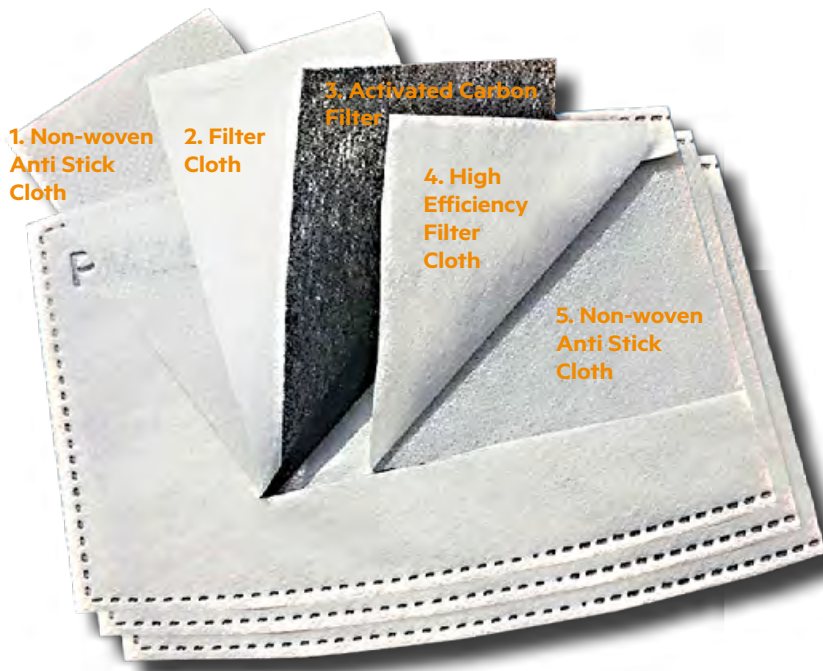

STORMTECH®

ACTIVATED CARBON FILTERS PM-25

PM2.5 activated carbon filters offer protection that's practical - these disposable filters are flat, so they take up less space than standard respirators. Engineered for maximum filtration efficiency, they can be used continuously for 16-24 hours or around one week of occasional use.

PROTECTIVE FACE COVER ACCESSORIES

5 LAYER CONSTRUCTION

5" (W) X 3.25" (H)
12.5cm (W) X 8.5cm (H)

STORMTECH

PM2.5
ACTIVATED CARBON FILTER
FILTRE À CHARBON ACTIF

5 LAYERS OF FILTRATION PROTECTION

PM2.5 activated carbon filters offer protection that's practical - these disposable filters are flat, so they take up less space than standard respirators. Engineered for maximum filtration efficiency, they can be used continuously for 16-24 hours or around one week of occasional use.

10 FILTERS / 10 FILTRES

Civilian use only. Medical use prohibited. This product is sealed and cannot be washed before or after use.

10-PIECE PACK IN POLY BAG

5 LAYERS OF FILTRATION PROTECTION

COST (RRP)

Colors: £7.00 [A] /Unit

Packing

10 filters/poly bag; 7,000 bag per carton

Minimum Qty: 1 bag (10 filters)

Civilian use only. Medical use prohibited. All sales final and non returnable.