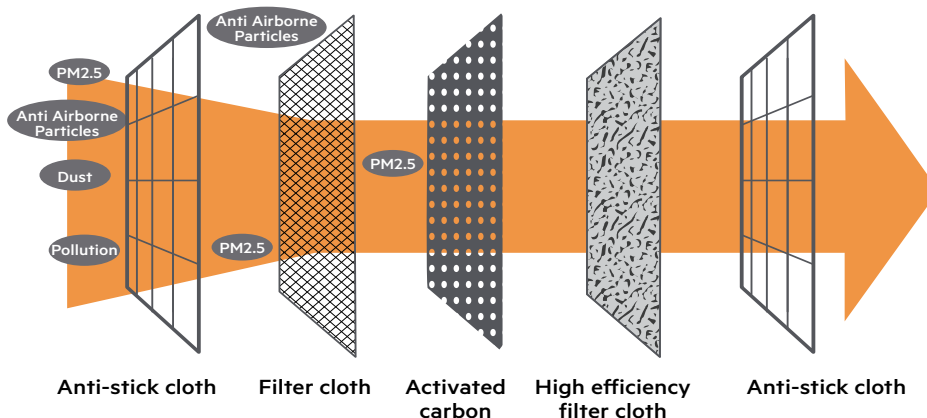

STORMTECH®

ACTIVATED CARBON FILTERS PM-25

PM2.5 activated carbon filters offer protection that's practical - these disposable filters are flat, so they take up less space than standard respirators. Engineered for maximum filtration efficiency, they can be used continuously for 16-24 hours or around one week of occasional use.

PROTECTIVE FACE COVER ACCESSORIES

5 LAYER CONSTRUCTION

5" (W) X 3.25" (H)
12.5cm (W) X 8.5cm (H)

STORMTECH

PM2.5
ACTIVATED CARBON FILTER
FILTRE À CHARBON ACTIF

5 LAYERS OF FILTRATION PROTECTION

PM2.5 activated carbon filters offer protection that's practical - these disposable filters are flat, so they take up less space than standard respirators. Engineered for maximum filtration efficiency, they can be used continuously for 16-24 hours or around one week of occasional use.

10 FILTERS / 10 FILTRES

Civilian use only. Medical use prohibited. This product is sealed and cannot be washed before or after use.

10-PIECE PACK IN POLY BAG

5 LAYERS OF FILTRATION PROTECTION

COST (RRP)

Colors: £7.00 [A] /Unit