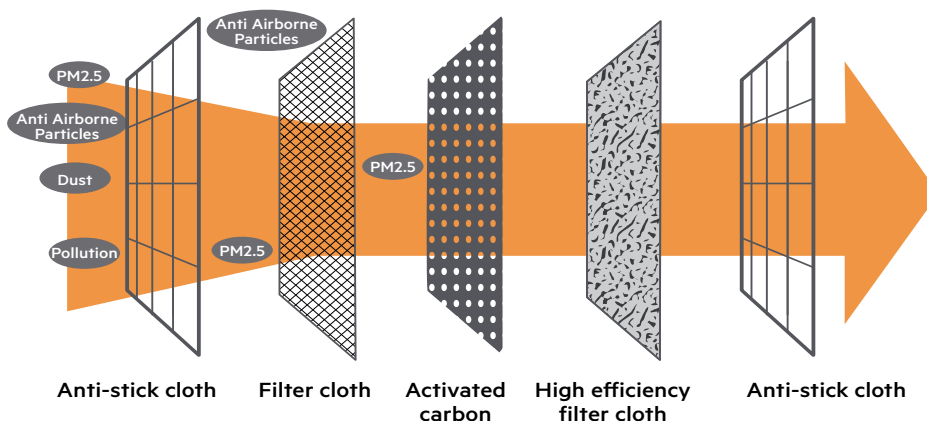

### ACTIVATED CARBON FILTER FILTRE À CHARBON ACTIF

### 5 LAYERS OF FILTRATION PROTECTION

PM2.5 activated carbon filters offer protection that's practical - these disposable filters are flat, so they take up less space than standard respirators. Engineered for maximum filtration efficiency, they can be used continuously for 16-24 hours or around one week of occasional use.

**10 FILTERS / 10 FILTRES**

Civilian use only. Medical use prohibited. This product is sealed and cannot be washed before or after use.

**10-PIECE PACK IN POLY BAG**

## 5 LAYERS OF FILTRATION PROTECTION