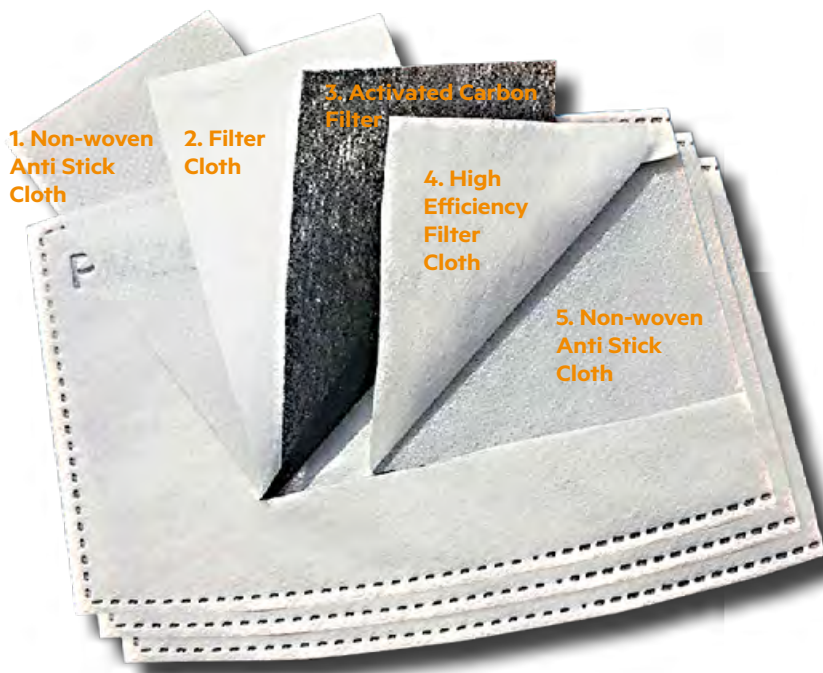

5 LAYER CONSTRUCTION

5" (W) X 3.25" (H)

12.5cm (W) X 8.5cm (H)

STORMTECH

PM2.5

ACTIVATED CARBON FILTER FILTRE À CHARBON ACTIF