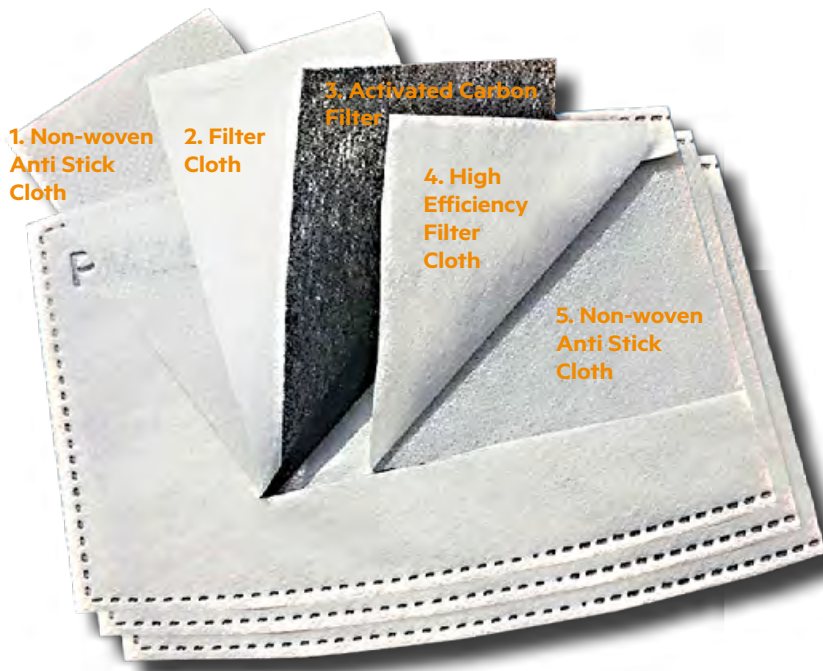

5 LAYER CONSTRUCTION

5" (W) X 3.25" (H)

12.5cm (W) X 8.5cm (H)

STORMTECH

PM2.5

ACTIVATED CARBON FILTER FILTRE À CHARBON ACTIF