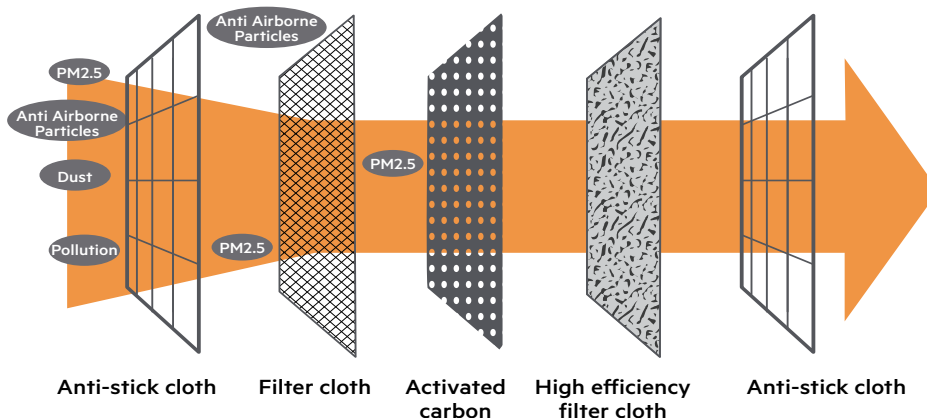

#### ACTIVATED CARBON FILTER FILTRE À CHARBON ACTIF

### 5 LAYERS OF FILTRATION PROTECTION

PM2.5 activated carbon filters offer protection that's practical - these disposable filters are flat, so they take up less space than standard respirators. Engineered for maximum filtration efficiency, they can be used continuously for 16-24 hours or around one week of occasional use.

#### 10 FILTERS / 10 FILTRES

Civilian use only. Medical use prohibited. This product is sealed and cannot be washed before or after use.

## 5 LAYERS OF FILTRATION PROTECTION