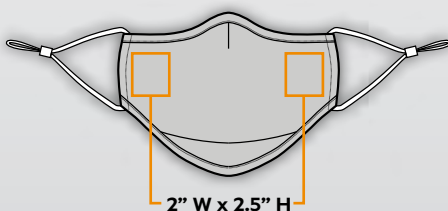

RECOMMENDED DECORATING LOCATION