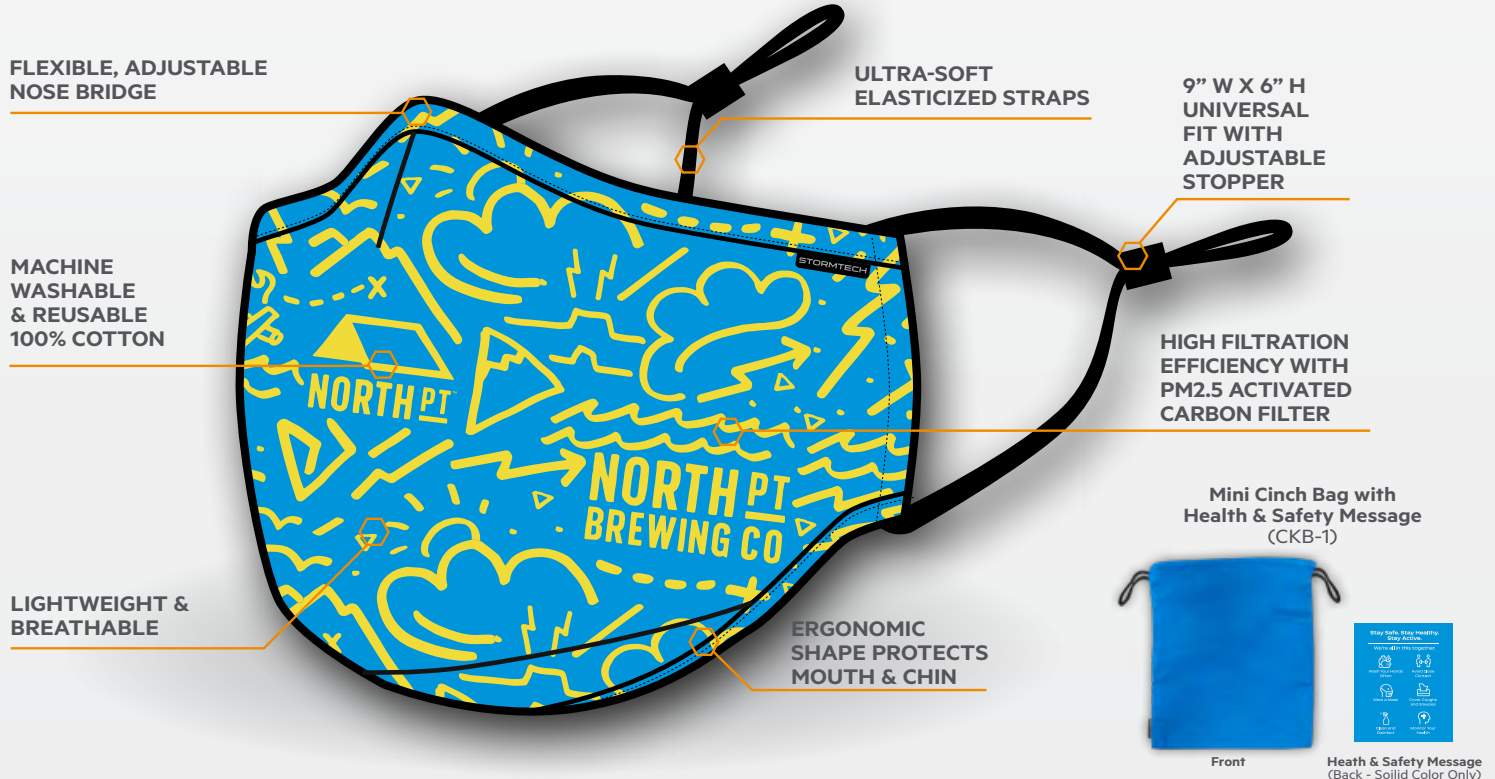

STORMTECH®

CUSTOMIZE YOUR MASK

COMMUTER FACE MASK CMK-4 (INCLUDES TWO PM2.5 FILTERS)

8 LAYER PROTECTION WITH ACTIVATED CARBON FILTER

CUSTOM COLOUR/PRINT OPTIONS UVSUN PROTECTION

- Create a custom digitally printed mask (up to 12 colour print)
- Create a solid custom dyed to match pantone mask
- Add a custom printed logo 2" W x 2.5" H, 1-3 colours

Pricing on an [A] / No further discounts are applicable

RECOMMENDED DECORATING LOCATION

8 LAYER CONSTRUCTION WITH PM2.5 FILTER

MASK INCLUDES TWO PM2.5 FILTERS

- Packing: 1 mask/poly bag
500 masks per box
- Minimum Order Qty: 10,000/col./design
- *Lead Time: (Vessel) 80-90 days
(AIR) 55-65 days
- * Additional charges apply

STAY SAFE. STAY HEALTHY. STAY ACTIVE.

MINI CINCH BAG CKB-1

Travel Safe. Keep your personal protective gear clean and safe with this 100% cotton drawstring storage bag with adjustable stopper to keep content secure.

Minimum Order Qty: 10,000pcs/col./design

*Lead Time: (Vessel) 80-90 days
(AIR) 55-65 days

* Additional charges apply