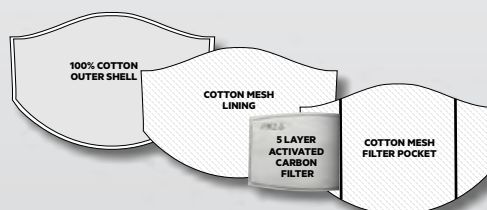

STORMTECH®

CUSTOMIZE YOUR MASK

COMMUTER FACE MASK CMK-4 (INCLUDES TWO PM2.5 FILTERS)

8 LAYER PROTECTION WITH ACTIVATED CARBON FILTER

CUSTOM COLOUR/PRINT OPTIONS UVSUN PROTECTION

- Create a custom digitally printed mask (up to 12 colour print)
- Create a solid custom dyed to match pantone mask
- Add a custom printed logo 2" W x 2.5" H, 1-3 colours

PRICE (RRP)

- Solid Custom Colours: €7.00 [A] /Unit
- Custom Digital Print (up to 12 col.): €7.70 [A] /Unit
- Mini Cinch Bag (Solid): €3.00 [A] /Unit
- Mini Cinch Bag (Digitally Printed): €3.50 [A] /Unit
- Screen Printed Logo (1-3 col.): €0.60 [A]/per logo

Pricing on an [A] / No further discounts are applicable

RECOMMENDED DECORATING LOCATION

8 LAYER CONSTRUCTION WITH PM2.5 FILTER

MASK INCLUDES TWO PM2.5 FILTERS

- Packing: 1 mask/poly bag
500 masks per box
- Minimum Order Qty: 10,000/col./design
- *Lead Time: (Vessel) 80-90 days
(AIR) 55-65 days
- * Additional charges apply