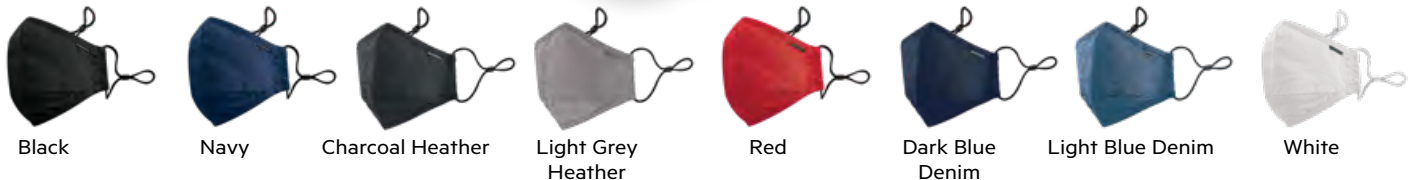

STORMTECH®

COMMUTER FACE MASK CMK-4

Technical function and outdoor fashion have a new accessory: protective masks. Now the very best in technical apparel can be paired with the very best in protective face coverings. Introducing the Commuter Face Mask featuring 3-layer 100% cotton protection with an extra 5 layer PM2.5 activated carbon filter.

[ADULT/YOUTH SIZES AVAILABLE]

8 LAYER PROTECTION WITH ACTIVATED CARBON FILTER

COLORS **UVX** SUN PROTECTION

DIGITAL PRINTS **UVX** SUN PROTECTION

8 LAYER CONSTRUCTION WITH PM2.5 FILTER

INCLUDES TWO PM2.5 FILTERS
5" (W) BY 3.25" (H) | 12.5CM (W) X 8.5CM (H)

MINI CINCH BAG (CKB-1)

Keep your mask clean and safe with this moisture resistant 100% cotton drawstring storage bag.

COST (RRP)

[ADULT/YOUTH SIZES]

Colors: £9.00 [A] /Unit
 Digital Prints: £10.00 [A] /Unit
 Mini Cinch Bag: £3.50 [A] /Unit