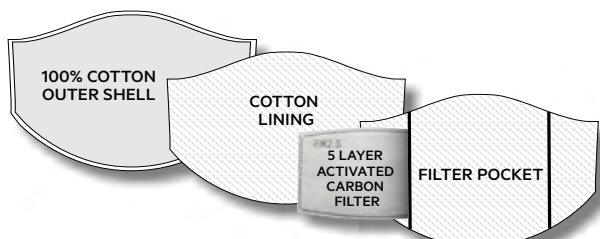

STORMTECH®

COMMUTER FACE MASK CMK-4

Technical function and outdoor fashion have a new accessory: protective masks. Now the very best in technical apparel can be paired with the very best in protective face coverings. Introducing the Commuter Face Mask featuring 3-layer 100% cotton protection with an extra 5 layer PM2.5 activated carbon filter.

[ADULT/YOUTH SIZES AVAILABLE]

8 LAYER PROTECTION WITH ACTIVATED CARBON FILTER

COLORS **UVX** SUN PROTECTION

DIGITAL PRINTS **UVX** SUN PROTECTION

8 LAYER CONSTRUCTION WITH PM2.5 FILTER

INCLUDES TWO PM2.5 FILTERS
5" (W) BY 3.25" (H) | 12.5CM (W) X 8.5CM (H)

MINI CINCH BAG (CKB-1)

Keep your mask clean and safe with this moisture resistant 100% cotton drawstring storage bag.

COST (RRP)

[ADULT/YOUTH SIZES]

Colors: £9.00 [A] /Unit
 Digital Prints: £10.00 [A] /Unit
 Mini Cinch Bag: £3.50 [A] /Unit