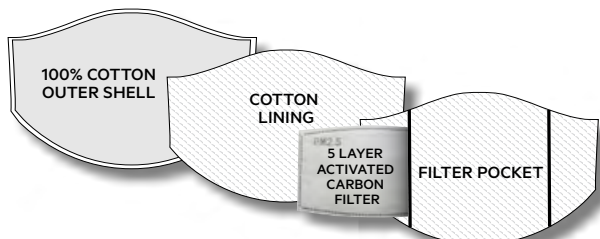

STORMTECH®

COMMUTER FACE MASK CMK-4

Technical function and outdoor fashion have a new accessory: protective masks. Now the very best in technical apparel can be paired with the very best in protective face coverings. Introducing the Commuter Face Mask featuring 3-layer 100% cotton protection with an extra 5 layer PM2.5 activated carbon filter.

[ADULT/YOUTH SIZES AVAILABLE]

8 LAYER PROTECTION WITH ACTIVATED CARBON FILTER

COLORS **UVX** SUN PROTECTION

DIGITAL PRINTS **UVX** SUN PROTECTION

8 LAYER CONSTRUCTION WITH PM2.5 FILTER

INCLUDES TWO PM2.5 FILTERS
5" (W) BY 3.25" (H) | 12.5CM (W) X 8.5CM (H)

MINI CINCH BAG (CKB-1)

Keep your mask clean and safe with this moisture resistant 100% cotton drawstring storage bag.

COST (RRP) [ADULT/YOUTH SIZES]

Colors: €10.00 [A] /Unit
 Digital Prints: €12.00 [A] /Unit
 Mini Cinch Bag: €4.00 [A] /Unit