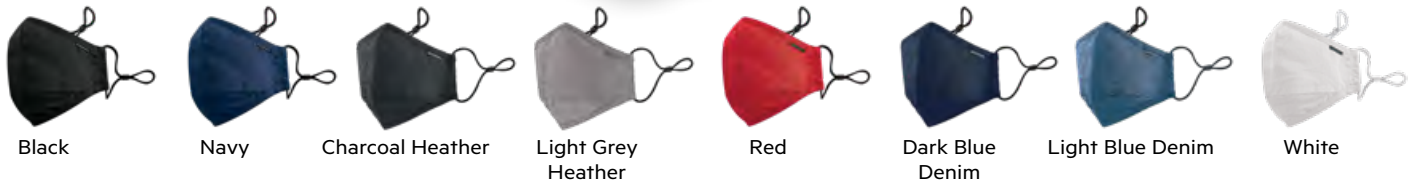

STORMTECH®

COMMUTER FACE MASK CMK-4

Technical function and outdoor fashion have a new accessory: protective masks. Now the very best in technical apparel can be paired with the very best in protective face coverings. Introducing the Commuter Face Mask featuring 3-layer 100% cotton protection with an extra 5 layer PM2.5 activated carbon filter.

[ADULT/YOUTH SIZES AVAILABLE]

8 LAYER PROTECTION WITH ACTIVATED CARBON FILTER

COLORS **UVX** SUN PROTECTION

DIGITAL PRINTS **UVX** SUN PROTECTION

8 LAYER CONSTRUCTION WITH PM2.5 FILTER

INCLUDES TWO PM2.5 FILTERS
5" (W) BY 3.25" (H) | 12.5CM (W) X 8.5CM (H)

MINI CINCH BAG (CKB-1)

Keep your mask clean and safe with this moisture resistant 100% cotton drawstring storage bag.

COST (RRP) [ADULT/YOUTH SIZES]

Colors: €10.00 [A] /Unit
 Digital Prints: €12.00 [A] /Unit
 Mini Cinch Bag: €4.00 [A] /Unit