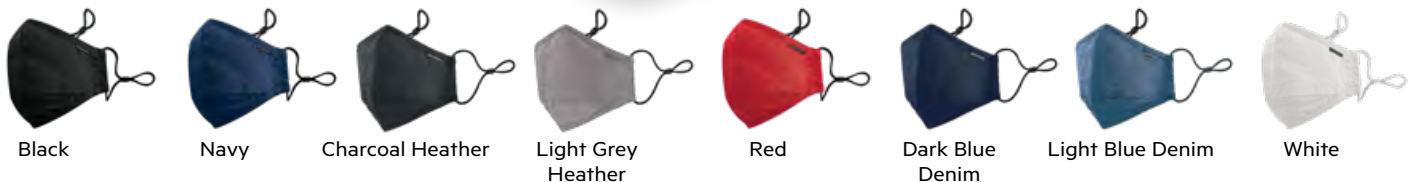

STORMTECH®

COMMUTER FACE MASK CMK-4

Technical function and outdoor fashion have a new accessory: protective masks. Now the very best in technical apparel can be paired with the very best in protective face coverings. Introducing the Commuter Face Mask featuring 3-layer 100% cotton protection with an extra 5 layer PM2.5 activated carbon filter.

[ADULT/YOUTH SIZES AVAILABLE]

8 LAYER PROTECTION WITH ACTIVATED CARBON FILTER

COLORS **UVX** SUN PROTECTION

DIGITAL PRINTS **UVX** SUN PROTECTION

8 LAYER CONSTRUCTION WITH PM2.5 FILTER

INCLUDES TWO PM2.5 FILTERS
5" (W) BY 3.25" (H) | 12.5CM (W) X 8.5CM (H)

MINI CINCH BAG (CKB-1)

Keep your mask clean and safe with this moisture resistant 100% cotton drawstring storage bag.

COST (MSRP)

[ADULT/YOUTH SIZES]

Colors: \$12.00 [A] /Unit
 Digital Prints: \$14.00 [A] /Unit
 Mini Cinch Bag: \$5.00 [A] /Unit