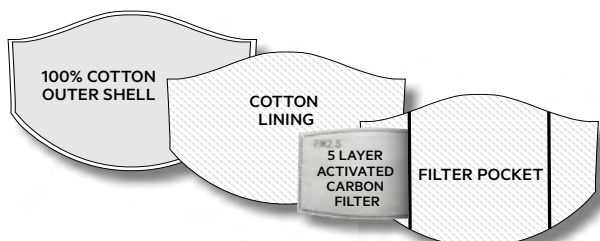

STORMTECH®

COMMUTER FACE MASK CMK-4

Technical function and outdoor fashion have a new accessory: protective masks. Now the very best in technical apparel can be paired with the very best in protective face coverings. Introducing the Commuter Face Mask featuring 3-layer 100% cotton protection with an extra 5 layer PM2.5 activated carbon filter.

[ADULT/YOUTH SIZES AVAILABLE]

8 LAYER PROTECTION WITH ACTIVATED CARBON FILTER

COLORS **UVX** SUN PROTECTION

DIGITAL PRINTS **UVX** SUN PROTECTION

8 LAYER CONSTRUCTION WITH PM2.5 FILTER

INCLUDES TWO PM2.5 FILTERS
5" (W) BY 3.25" (H) | 12.5CM (W) X 8.5CM (H)

MINI CINCH BAG (CKB-1)

Keep your mask clean and safe with this moisture resistant 100% cotton drawstring storage bag.

COST (MSRP)

[ADULT/YOUTH SIZES]

Colors: \$12.00 [A] /Unit
 Digital Prints: \$14.00 [A] /Unit
 Mini Cinch Bag: \$5.00 [A] /Unit